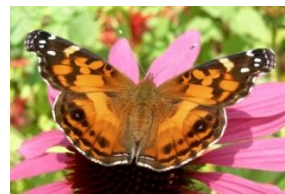

American Lady